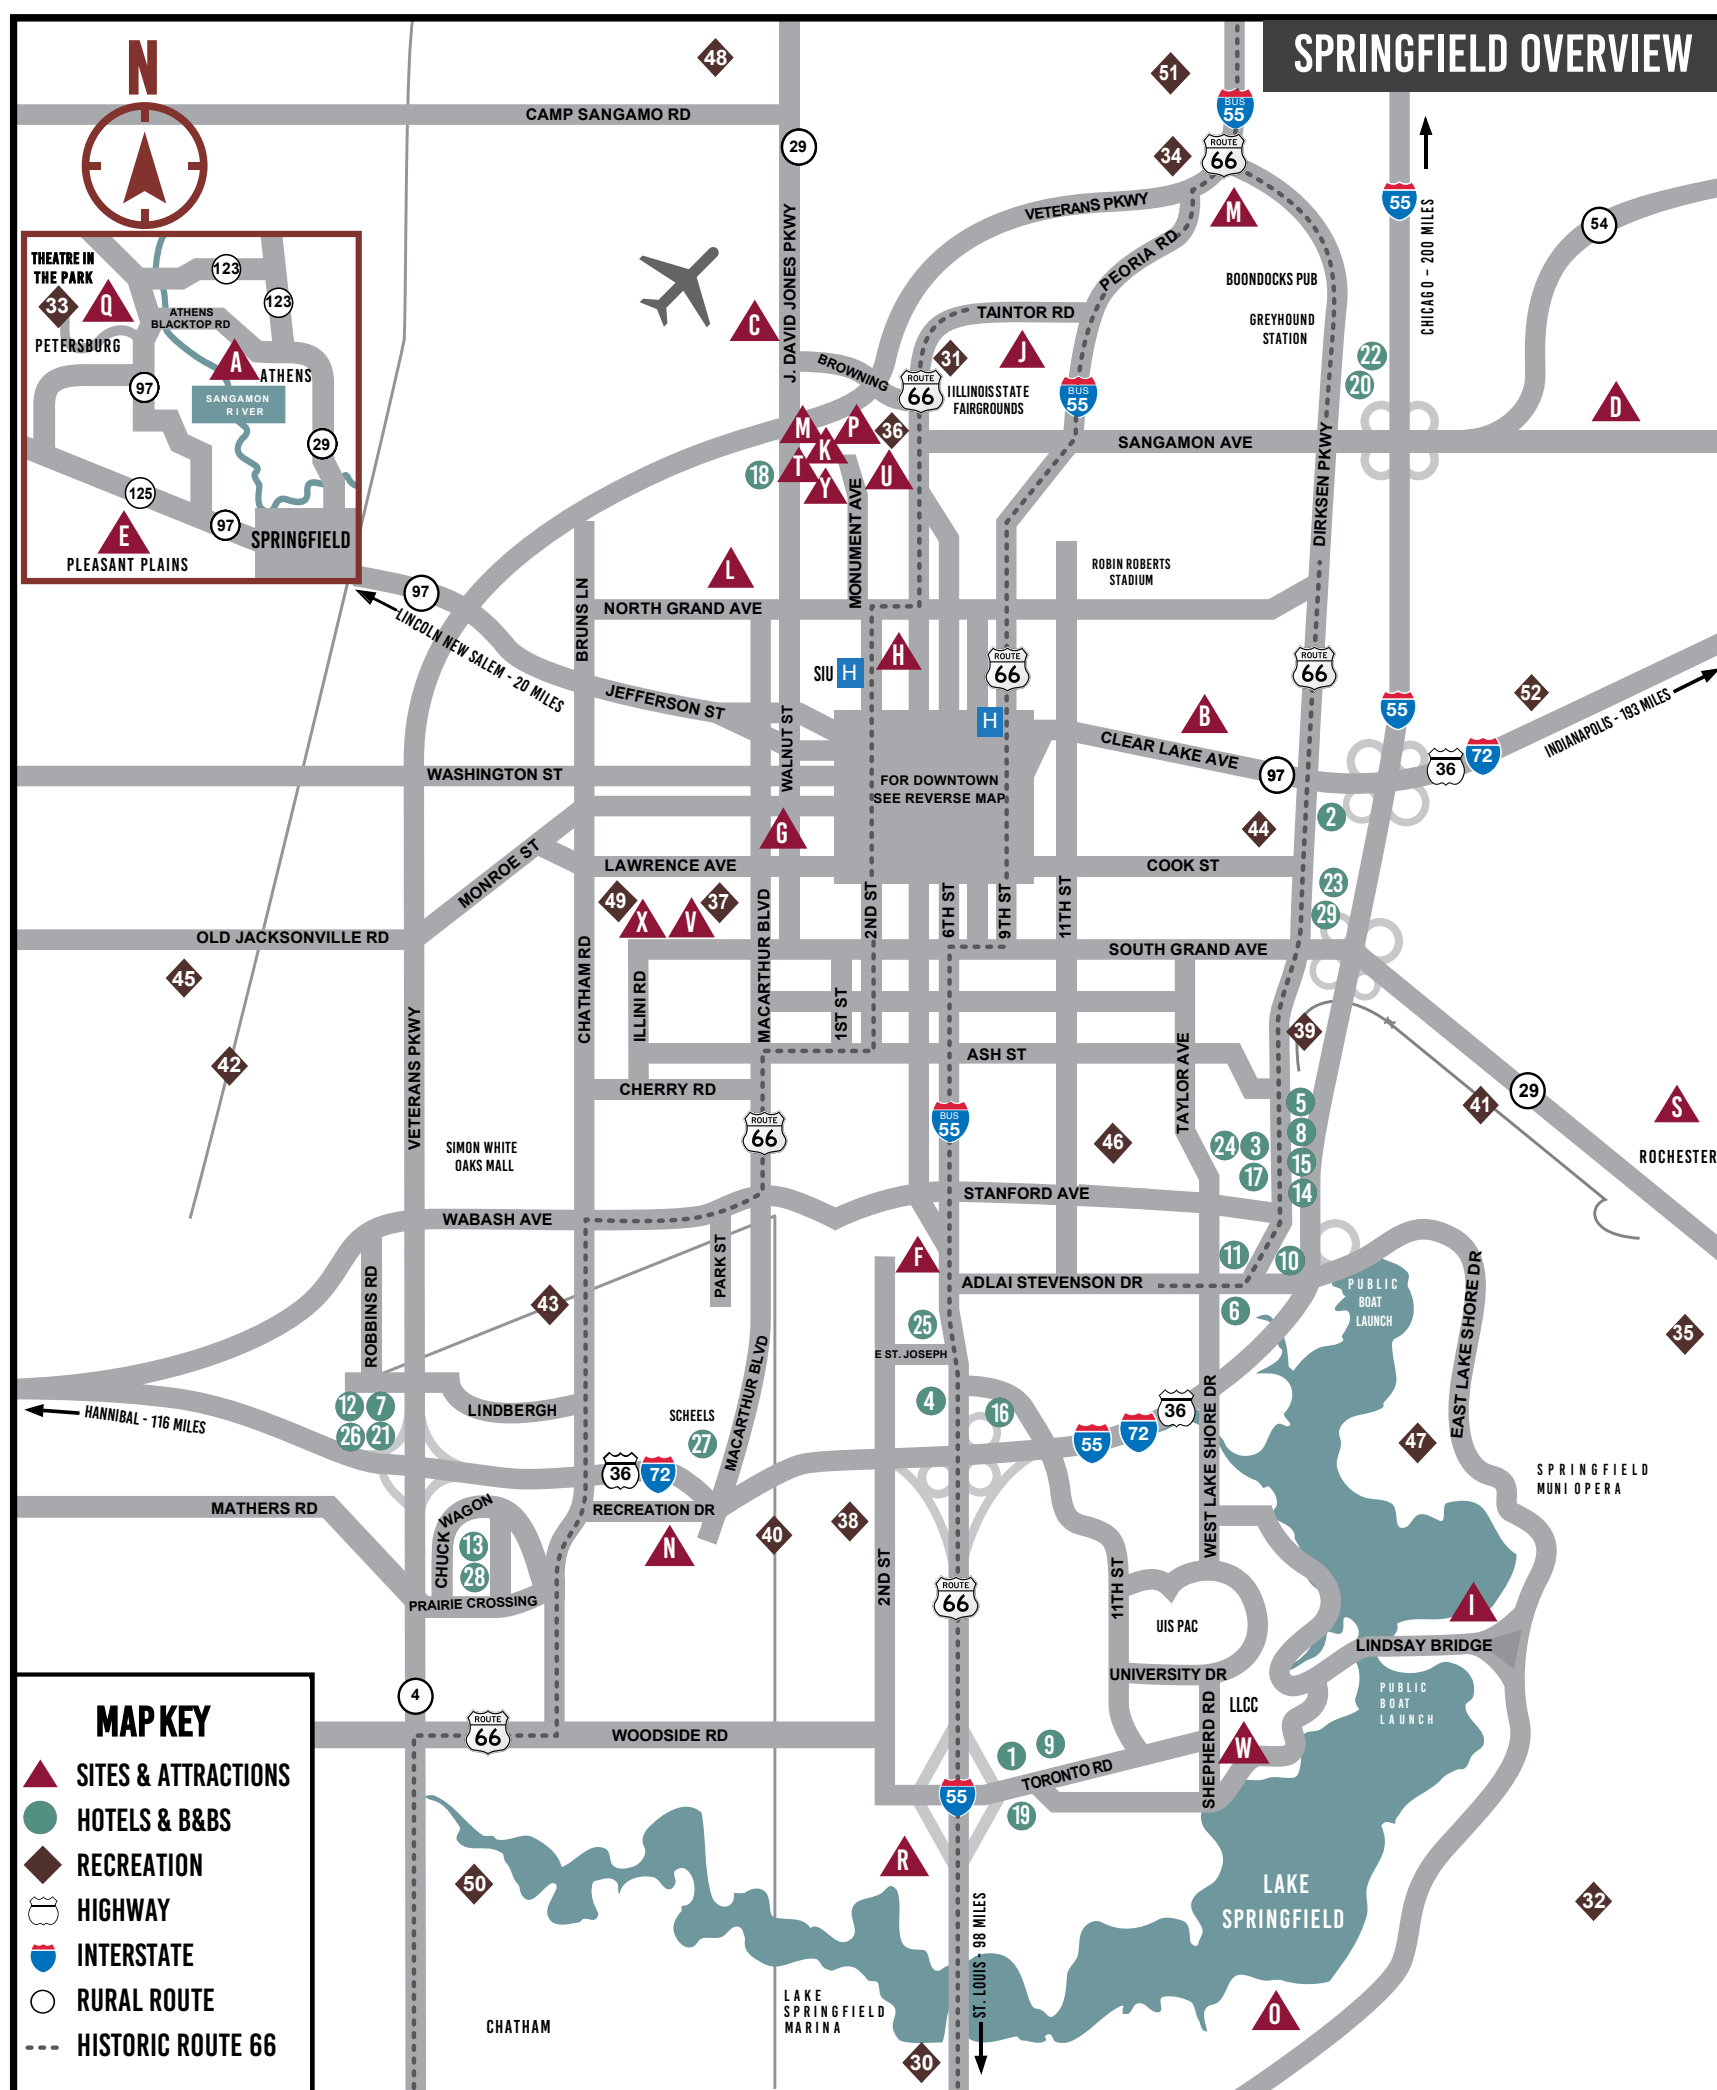

RECREATION ◆

CAMPING

30. Double J Campground
31. Illinois State Fair Campground
32. KOA Campground
33. Lincoln's New Salem Campground
34. Riverside Park Campground
35. Sangchris Lake State Park

PARKS

36. Lincoln Park
37. Washington Park
38. Southwind Park

TRAILS

39. Bunn to Lost Bridge Trail
40. Interurban Trail
41. Lost Bridge Trail
42. Sangamon Valley Bike Trail
43. Wabash Trail

GOLF COURSES

44. Bergen Golf Course
45. Brookhills Golf Club
46. Bunn Park Golf Course
47. Lincoln Greens Golf Course
48. Long Bridge Golf Course
49. Pasfield Golf Course
50. Piper Glen Golf Club
51. The Rail Golf Club
52. The Oaks Golf Club

VISIT SPRINGFIELD

Scan QR Code for Visit Springfield's Website to find more Springfield FUN!

SPRINGFIELD OVERVIEW