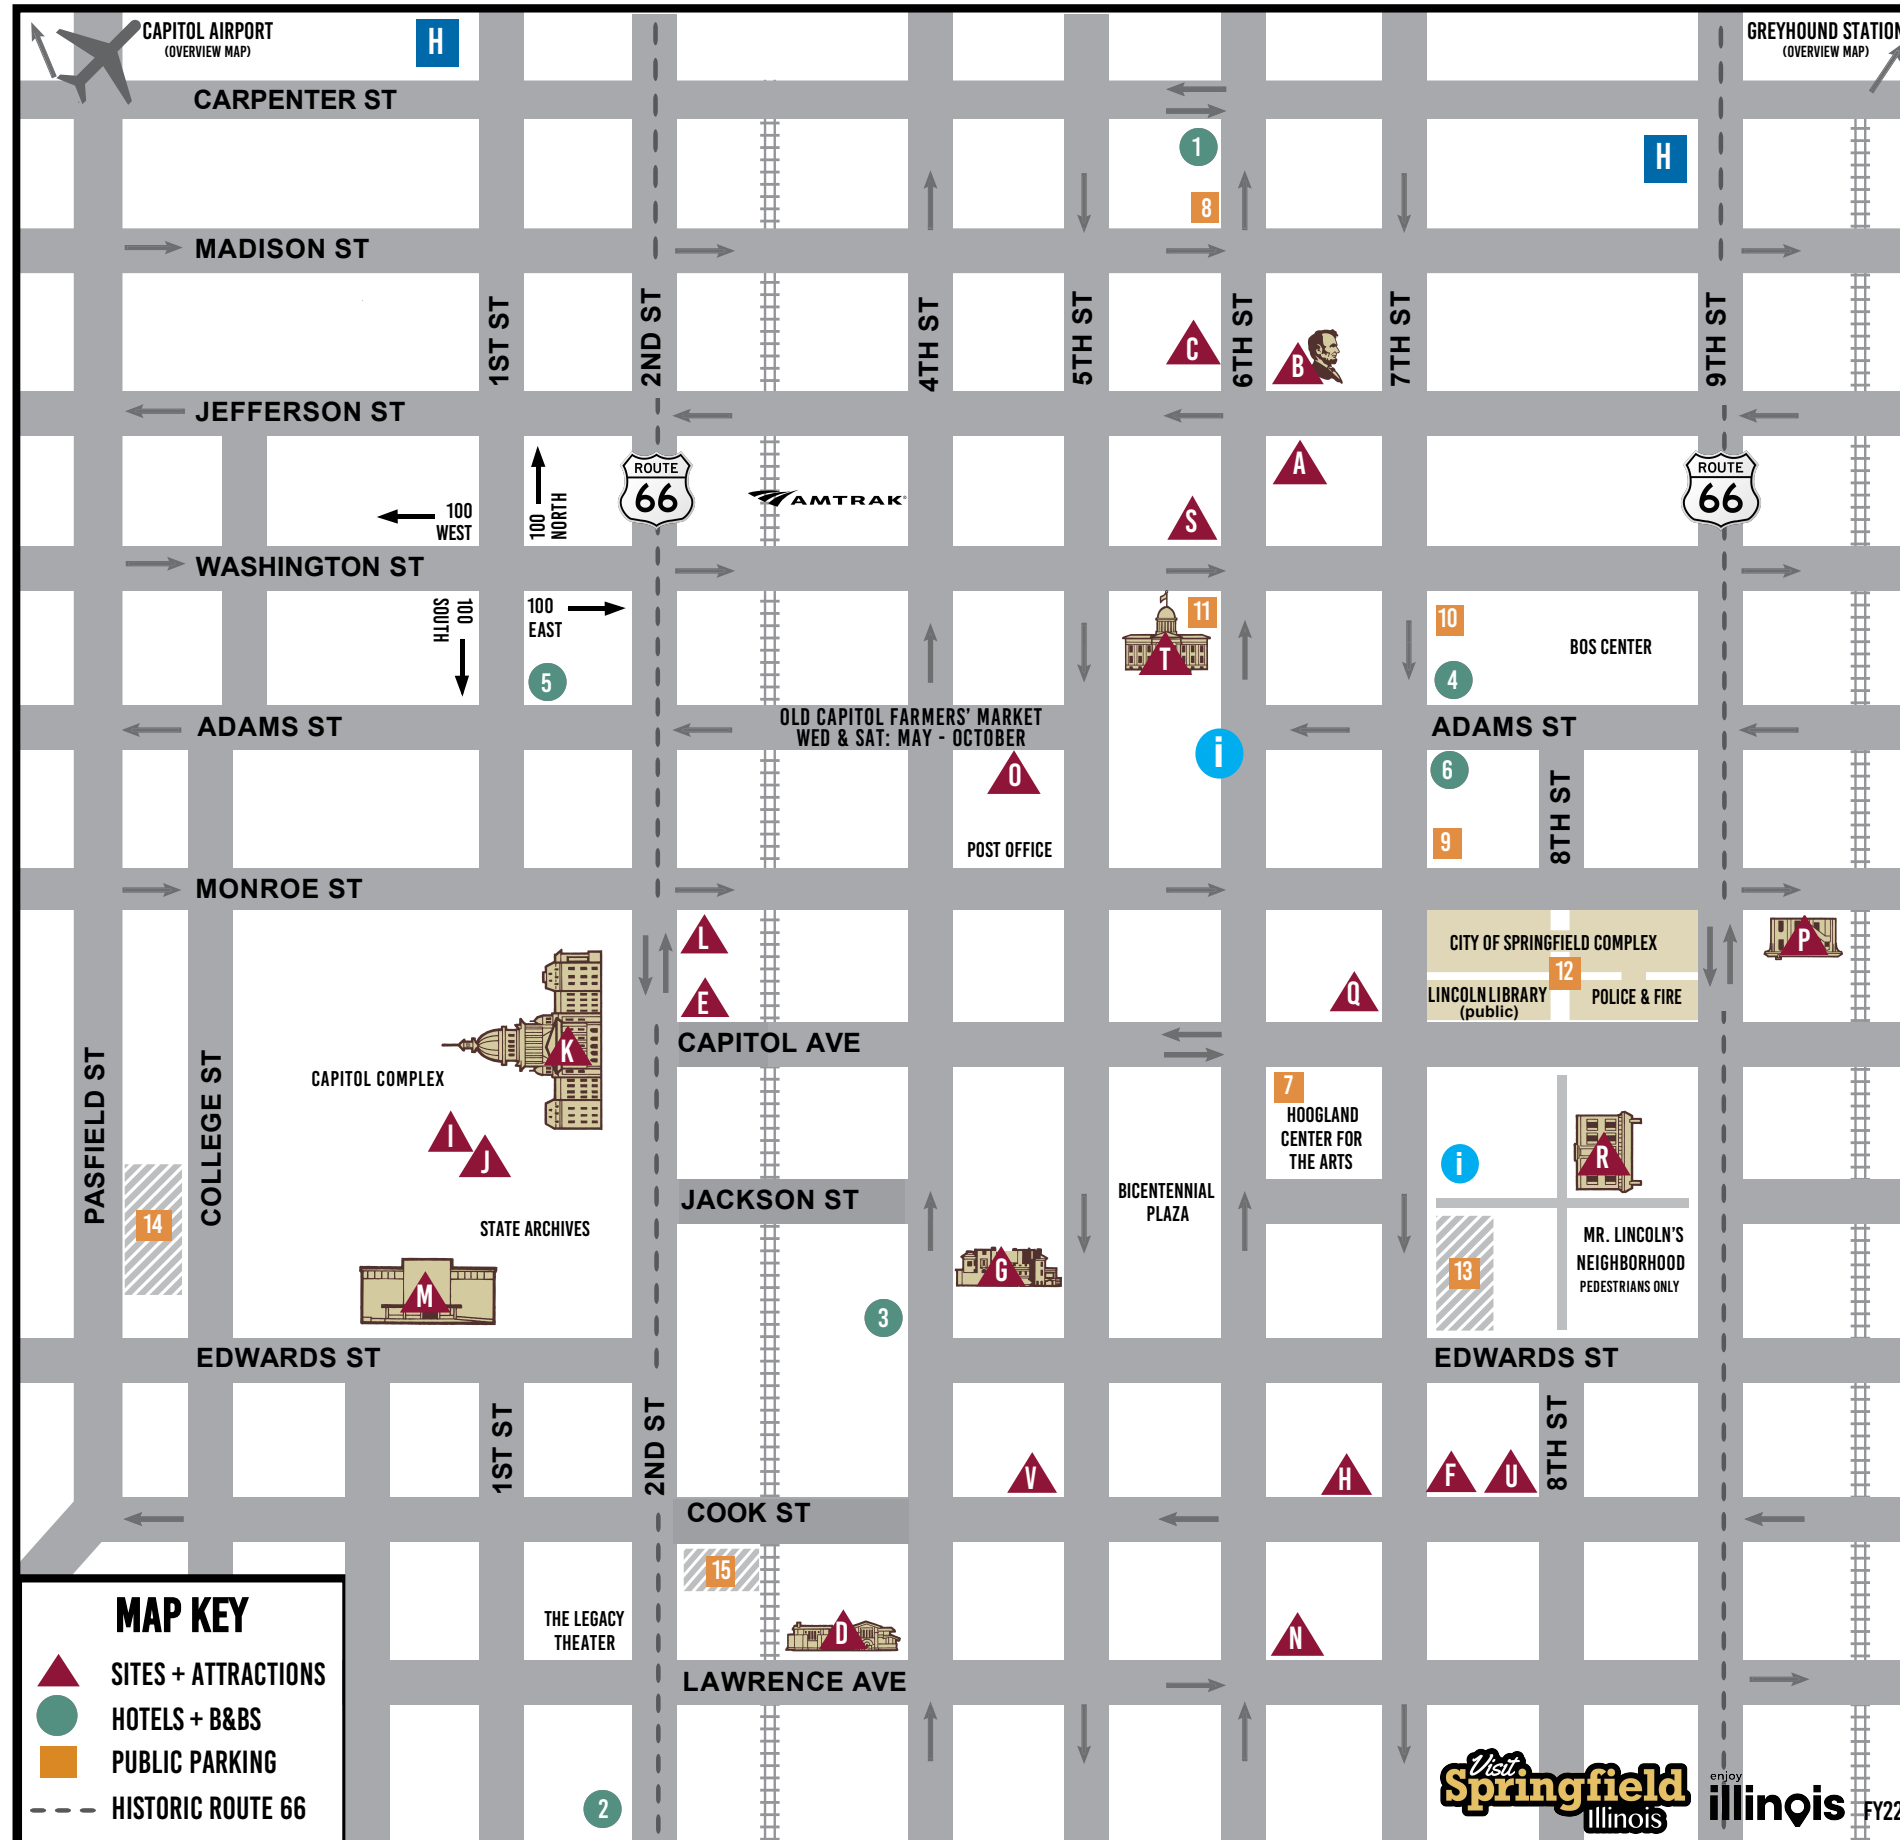

PUBLIC PARKING ■

7. **6th St. & Capitol Ave.** Multi Level
8. **Presidential Museum** Multi Level/RV
9. **7th St. & Monroe St.** Multi Level
10. **7th St. & Washington St.** Multi Level
11. **Old State Capitol** Underground
12. **Lincoln Library (public)** Underground
13. **Lincoln Home** Lot
14. **Edwards St. & College St.** Lot
15. **Dana-Thomas House** Lot

EAT + DRINK

Scan QR Code for a complete listing of area Eat + Drink spots.

MAP KEY

- ▲ SITES + ATTRACTIONS
- HOTELS + B&BS
- PUBLIC PARKING
- - - HISTORIC ROUTE 66

VISITORS CENTER ⓘ

Springfield Visitors Center
1 S. Old State Capitol Plz. | 217-789-2360
Monday - Friday: 9am - 4:30 pm
Weekends: Seasonally
VisitSpringfieldIllinois.com

RECREATION ◆

CAMPING

- 30. Double J Campground
- 31. Illinois State Fair Campground
- 32. KOA Campground
- 33. Lincoln's New Salem Campground
- 34. Riverside Park Campground
- 35. Sangchris Lake State Park